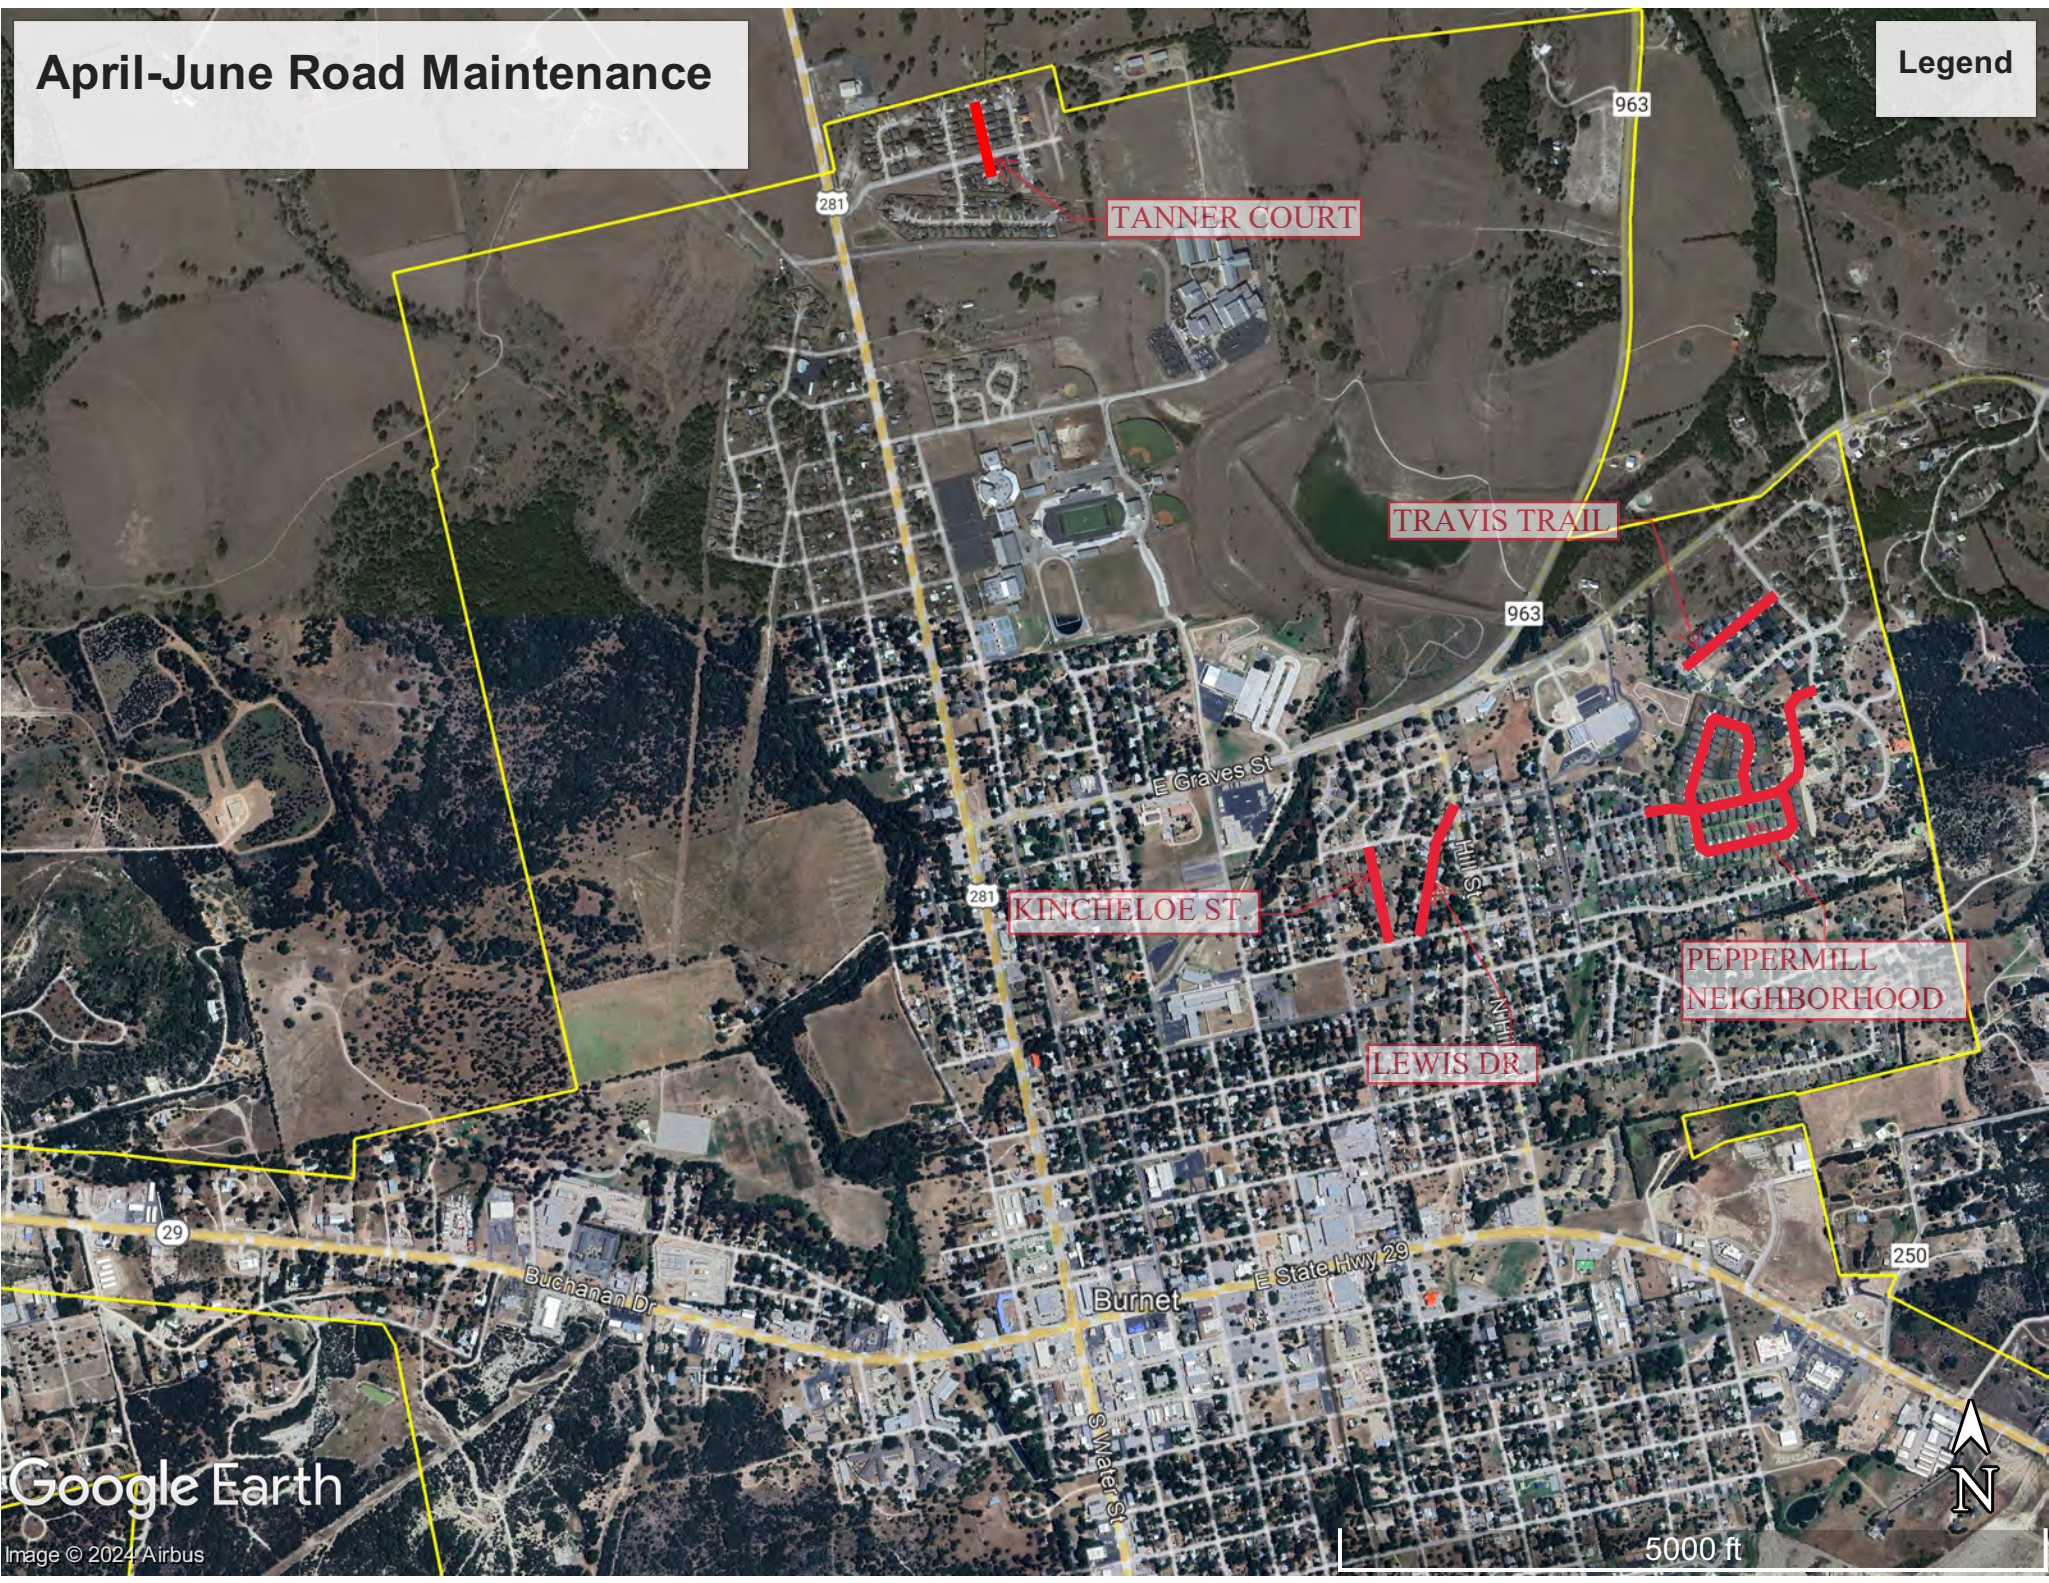

April-June Road Maintenance

Legend

Google Earth

Image © 2024 Airbus

5000 ft

April-June Road Maintenance

Legend

Google Earth

Image © 2024 Airbus

5000 ft

341